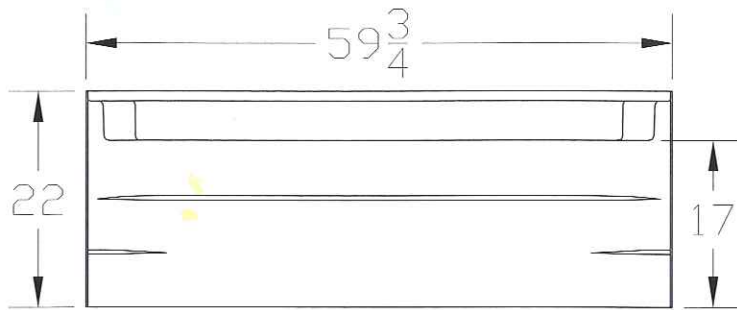

60' Tub
High Gloss Gelcoat Finish

FEATURES

- **2230R Right Hand Tub Only**

- **2230L Left Hand Tub Only**

59 3/4" x 31 1/2" x 22"

- *Center drain*
- *Slip resistant floor*

The unit is made of sanitary grade high gloss polyester gelcoat with reinforced composite matrix.

NOTES

- *Dimensions: 59 3/4" x 31 1/2" x 22" with flange*
Shipping Weight: 76 lbs.
Certifications: ANSI Z124.2; NAHB
Gallons to Overflow: 43
- *Illustrated installation instructions included.*

CHESAPEAKE

60' Tub
High Gloss Gelcoat Finish

2230R
2231L

$2\frac{1}{4}$ "
AFR

IMPORTANT: Roughing-in dimensions may vary 1/2" and are subject to change or cancellation without prior notice. No responsibility is assumed for use of superseded or voided leaflets.