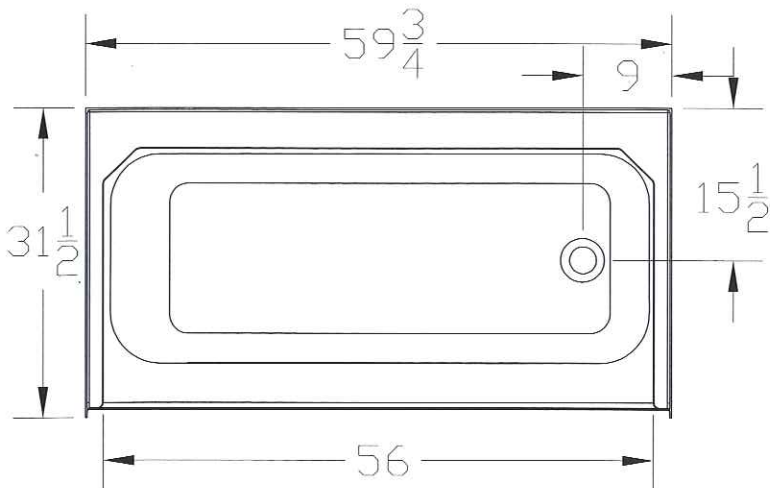

60' Tub
High Gloss Gelcoat Finish

FEATURES

- **2230R Right Hand Tub Only**

- **2230L Left Hand Tub Only**

59 3/4" x 31 1/2" x 22"

- *Center drain*
- *Slip resistant floor*

The unit is made of sanitary grade high gloss polyester gelcoat with reinforced composite matrix.

NOTES

- *Dimensions: 59 3/4" x 31 1/2" x 22" with flange*
Shipping Weight: 76 lbs.
Certifications: ANSI Z124.2; NAHB
Gallons to Overflow: 43
- *Illustrated installation instructions included.*

CHESAPEAKE

60' Tub
High Gloss Gelcoat Finish

2230R
2231L

$2\frac{1}{4}$ "
AFR

IMPORTANT: Roughing-in dimensions may vary 1/2" and are subject to change or cancellation without prior notice. No responsibility is assumed for use of superseded or voided leaflets.