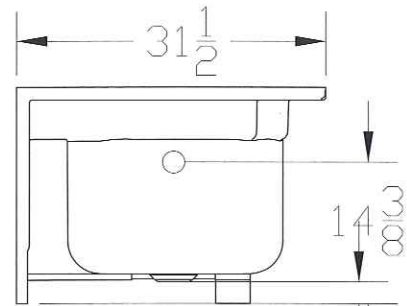

60' Tub
High Gloss Gelcoat Finish

FEATURES

- **2230R Right Hand Tub Only**

- **2230L Left Hand Tub Only**

59 3/4" x 31 1/2" x 22"

- *Center drain*
- *Slip resistant floor*

The unit is made of sanitary grade high gloss polyester gelcoat with reinforced composite matrix.

NOTES

- *Dimensions: 59 3/4" x 31 1/2" x 22" with flange*
Shipping Weight: 76 lbs.
Certifications: ANSI Z124.2; NAHB
Gallons to Overflow: 43
- *Illustrated installation instructions included.*

CHESAPEAKE

60' Tub
High Gloss Gelcoat Finish

2230R
2231L

$2\frac{1}{4}$ "
AFR

IMPORTANT: Roughing-in dimensions may vary 1/2" and are subject to change or cancellation without prior notice. No responsibility is assumed for use of superseded or voided leaflets.