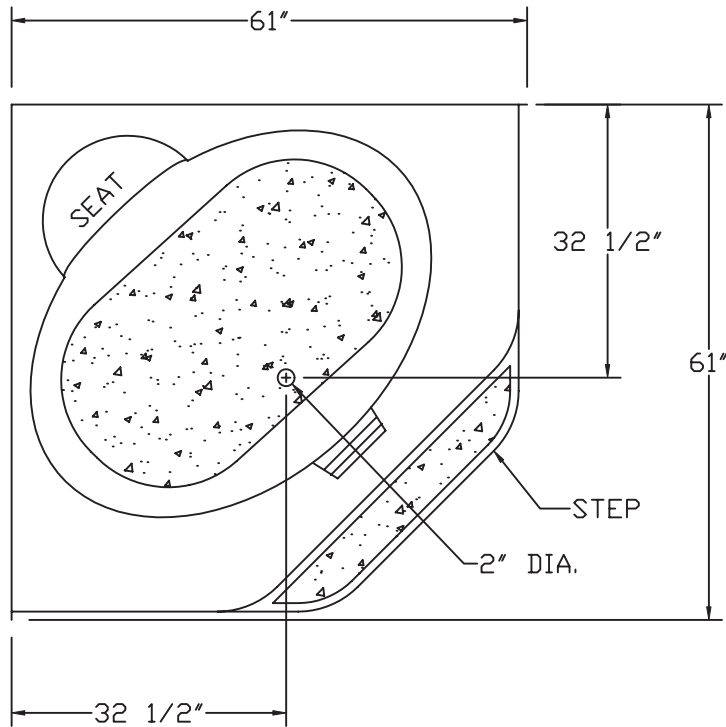

**60" Corner Tub
(Skirted, With Step)
Front Center Drain
with Access Panels**

FEATURES

• **2211**

61" x 61" x 23"

Capacity to Overflow: 45

Total Capacity: 98

Available Colors: White, Bone

- Slip resistant floor
- Above Floor Rough-In
- Available in Whirlpool

This unit is made of sanitary grade high gloss polyester gelcoat with reinforced composite matrix.

NOTES

- Dimensions: 61" x 61" x 23" with flange
Certifications: ANSI Z124.2
- Illustrated installation instructions included.

60" Corner Tub (Skirted, With Step)

Front Center Drain with Access Panels

± 1/4" Variance

TOP VIEW

MODEL # 2211 60" CORNER TUB
 WIDTH O.D. 61"
 DEPTH O.D. 61"
 HEIGHT O.D. 23"
 DIMENSION TOLERANCE +/- 1/4"

SIDE VIEW