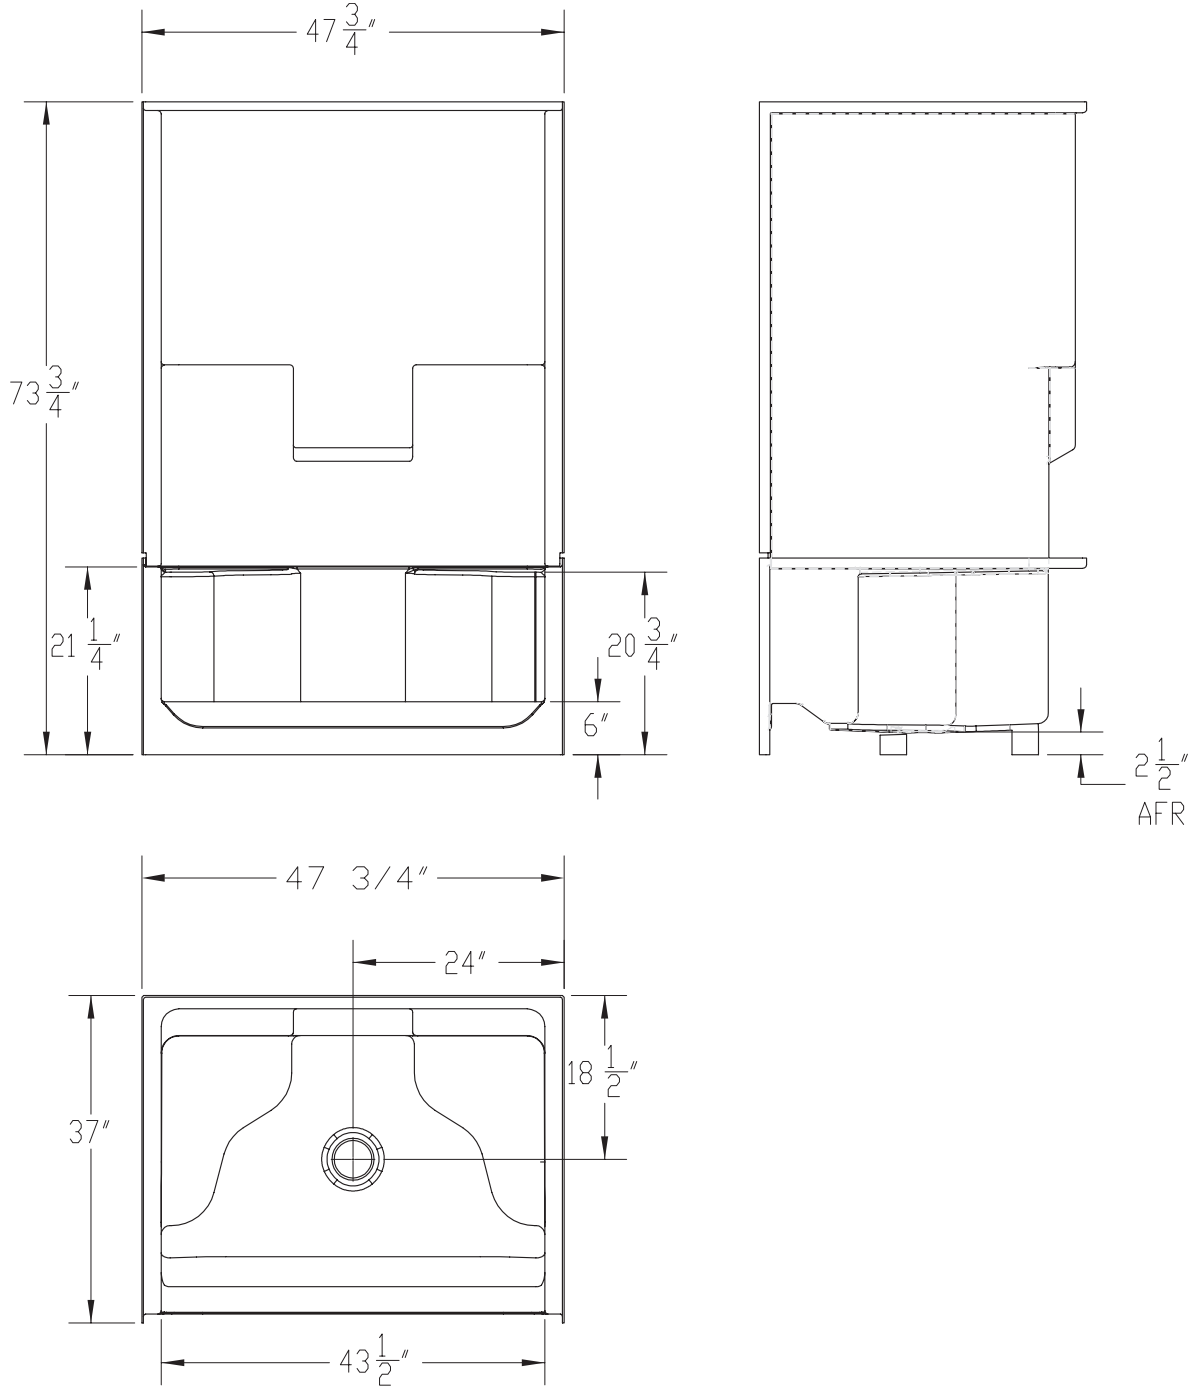

**48" Two Piece Shower Stall
(2 Seats)
High Gloss Gelcoat Finish**

FEATURES

- **84836 Lexie**

73 3/4" x 47 3/4" x 37"

- Center drain
- Slip resistant floor

The unit is made of sanitary grade high gloss polyester gelcoat with reinforced composite matrix.

NOTES

- Dimensions: 73 3/4" x 47 3/4" x 37" with flange
Shipping Weight: 130 lbs.
Certifications: ANSI Z124.2; NAHB
- Illustrated installation instructions included.

48" Two Piece Shower Stall (2 Seats)
High Gloss Gelcoat Finish

IMPORTANT: Roughing-in dimensions may vary 1/2" and are subject to change or cancellation without prior notice. No responsibility is assumed for use of superseded or voided leaflets.