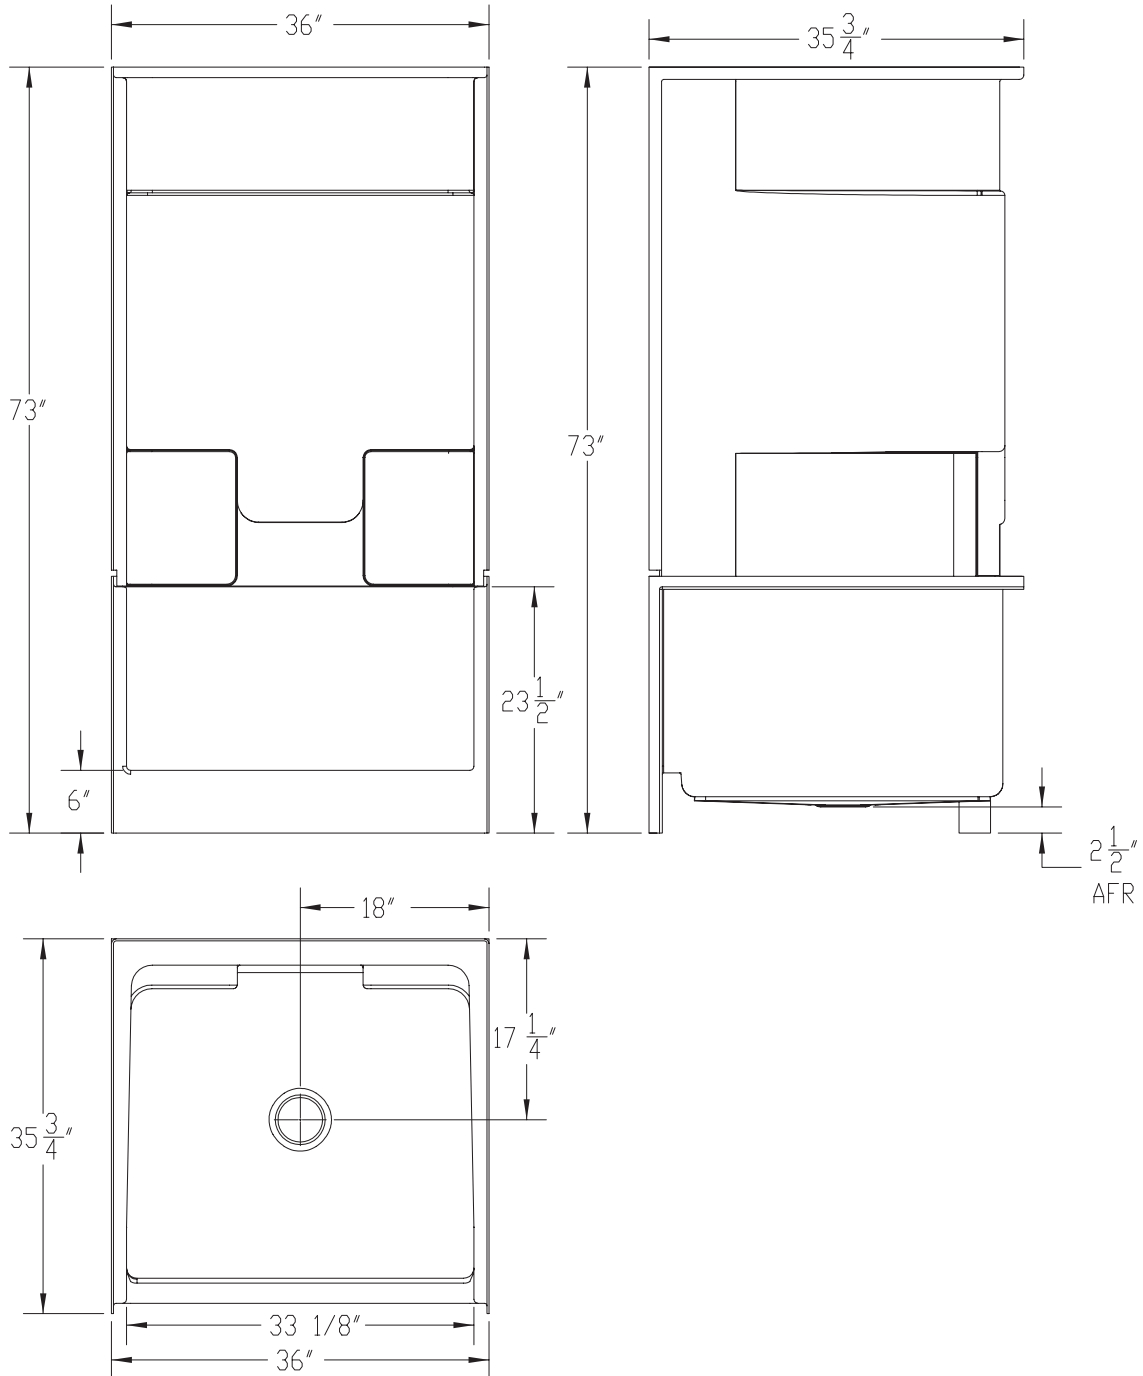

36" Two Piece Shower *High Gloss Gelcoat Finish*

FEATURES

- **83636**

36" x 35 3/4" x 73"

- Center drain
- Slip resistant floor

The unit is made of sanitary grade high gloss polyester gelcoat with reinforced composite matrix.

NOTES

- *Dimensions: 36" x 35 3/4" x 73" with flange*
Shipping Weight: 119 lbs.
Certifications: ANSI Z124.2; NAHB
- *Illustrated installation instructions included.*

36" Two Piece Shower
High Gloss Gelcoat Finish

IMPORTANT: Roughing-in dimensions may vary 1/2" and are subject to change or cancellation without prior notice. No responsibility is assumed for use of superseded or voided leaflets.