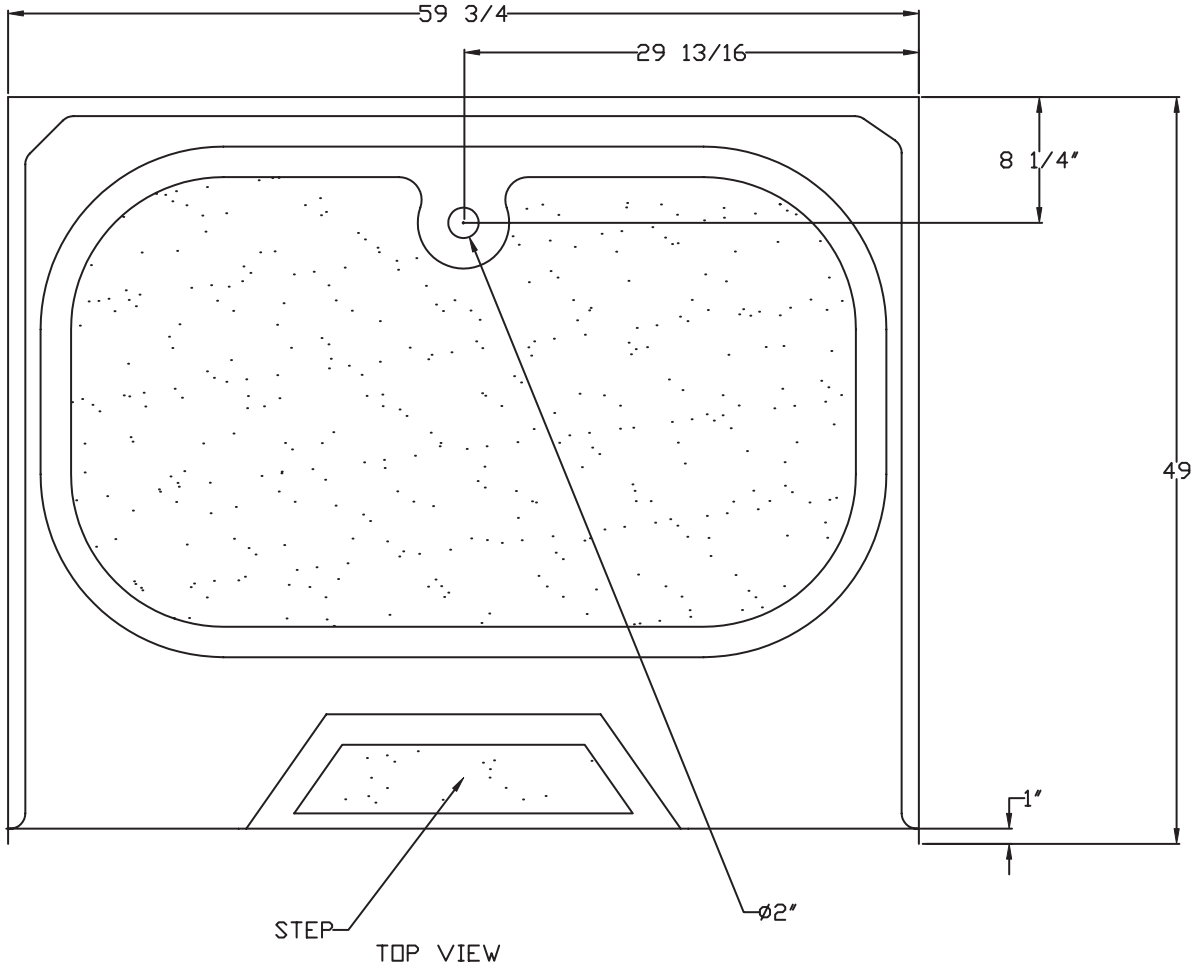

60" Garden Tub With Step

FEATURES

- **2210**

59-3/4" x 49" x 23-1/2"

Capacity to Overflow: 41

Total Capacity: 58

Available Colors: White, Bone

- Slip resistant floor
- Above Floor Rough-In
- Available in Whirlpool

This unit is made of sanitary grade high gloss polyester gelcoat with reinforced composite matrix.

NOTES

- Dimensions: 59-3/4" x 49" x 23-1/2" with flange
Certifications: ANSI Z124.2
- Illustrated installation instructions included.

60" Garden Tub With Step

± 1/4" Variance

FRONT VIEW