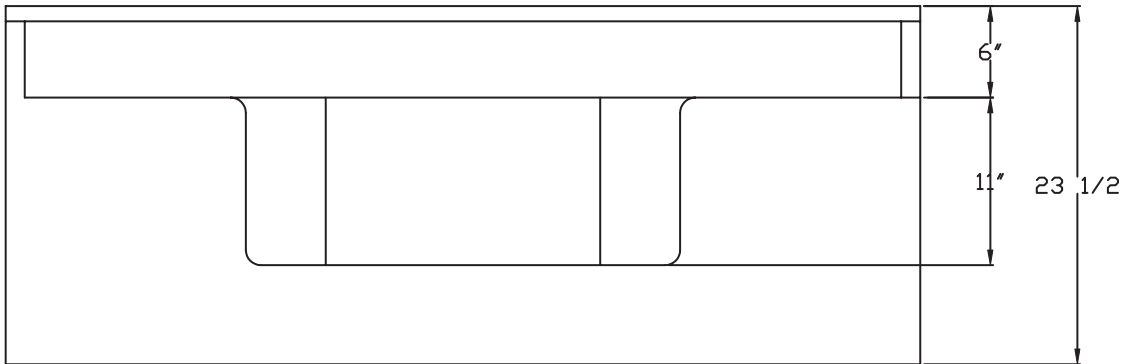

60" Garden Tub With Step

FEATURES

- **2210**

59-3/4" x 49" x 23-1/2"

Capacity to Overflow: 41

Total Capacity: 58

Available Colors: White, Bone

- Slip resistant floor
- Above Floor Rough-In
- Available in Whirlpool

This unit is made of sanitary grade high gloss polyester gelcoat with reinforced composite matrix.

NOTES

- Dimensions: 59-3/4" x 49" x 23-1/2" with flange
Certifications: ANSI Z124.2
- Illustrated installation instructions included.

60" Garden Tub With Step

± 1/4" Variance

FRONT VIEW