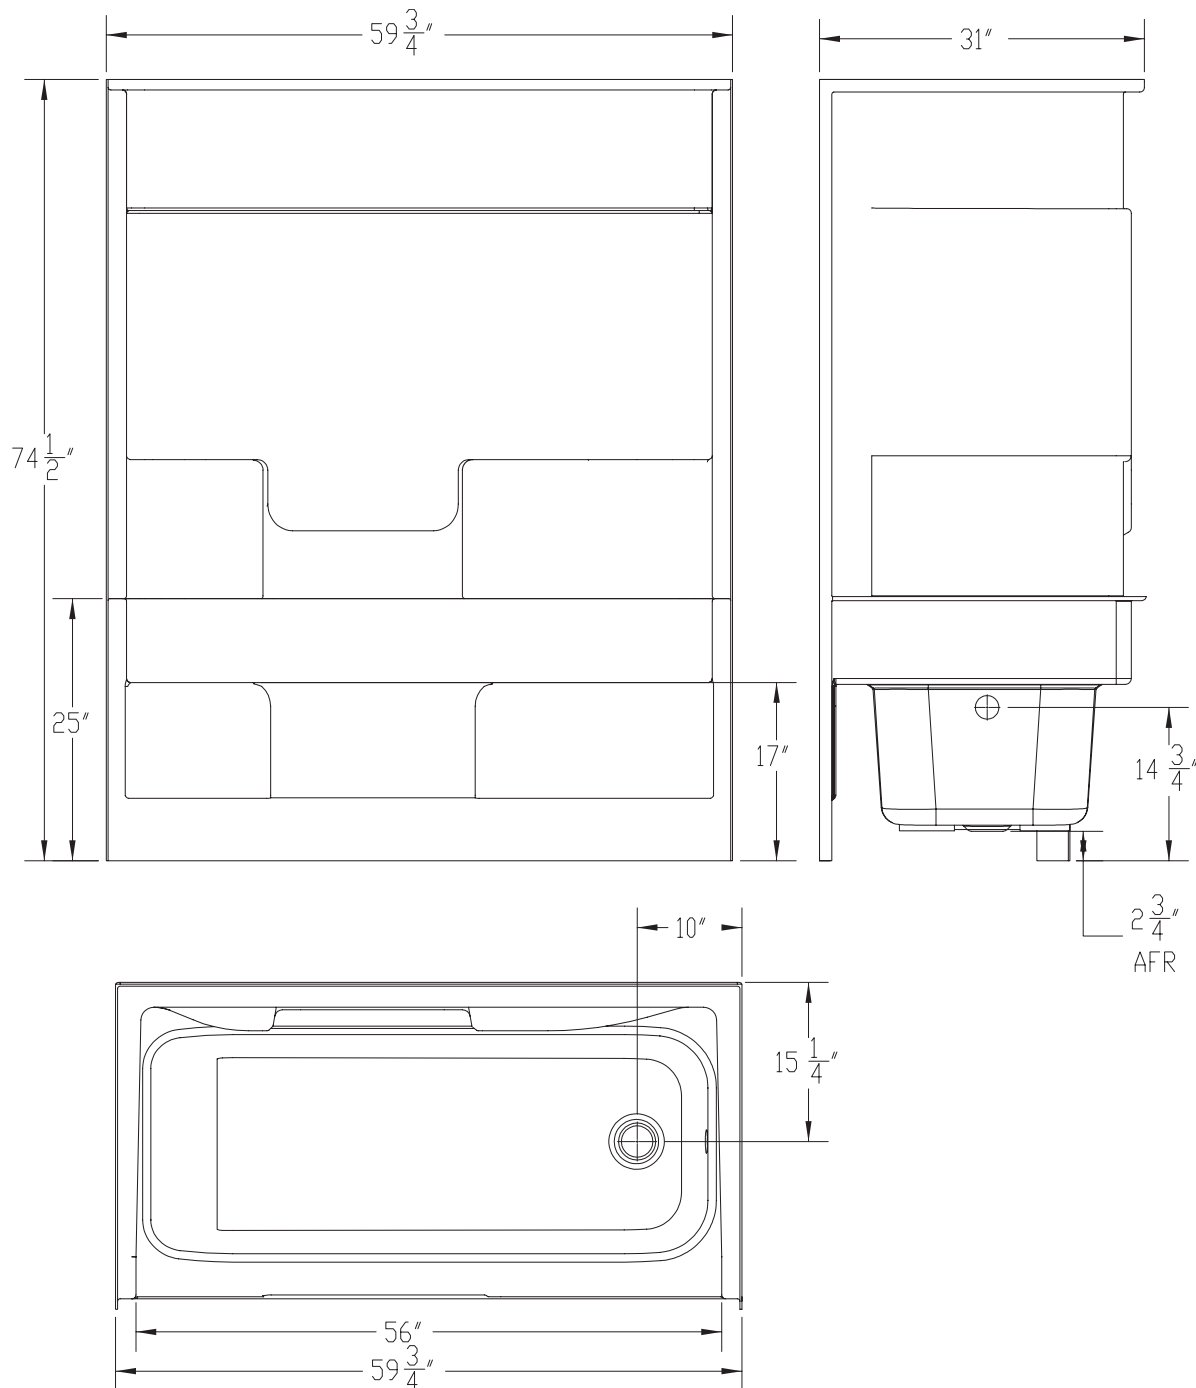

WOODLAND

86032L
86032R

60" Two Piece Shower
High Gloss Gelcoat Finish

FEATURES

- **86032L/R Woodland**

59 3/4" x 31" x 74 1/2"

- End drain
- Slip resistant floor

The unit is made of sanitary grade high gloss polyester gelcoat with reinforced composite matrix.

NOTES

- Dimensions: 74 1/2" x 59 3/4" x 31" with flange
Shipping Weight: 140 lbs.
Gallons to Overflow: 41
Certifications: ANSI Z124.2; NAHB
- Illustrated installation instructions included.

 **BAYMONT**
B A T H W A R E

WOODLAND

86032L
86032R

60" Two Piece Shower
High Gloss Gelcoat Finish

IMPORTANT: Roughing-in dimensions may vary 1/2" and are subject to change or cancellation without prior notice. No responsibility is assumed for use of superseded or voided leaflets.