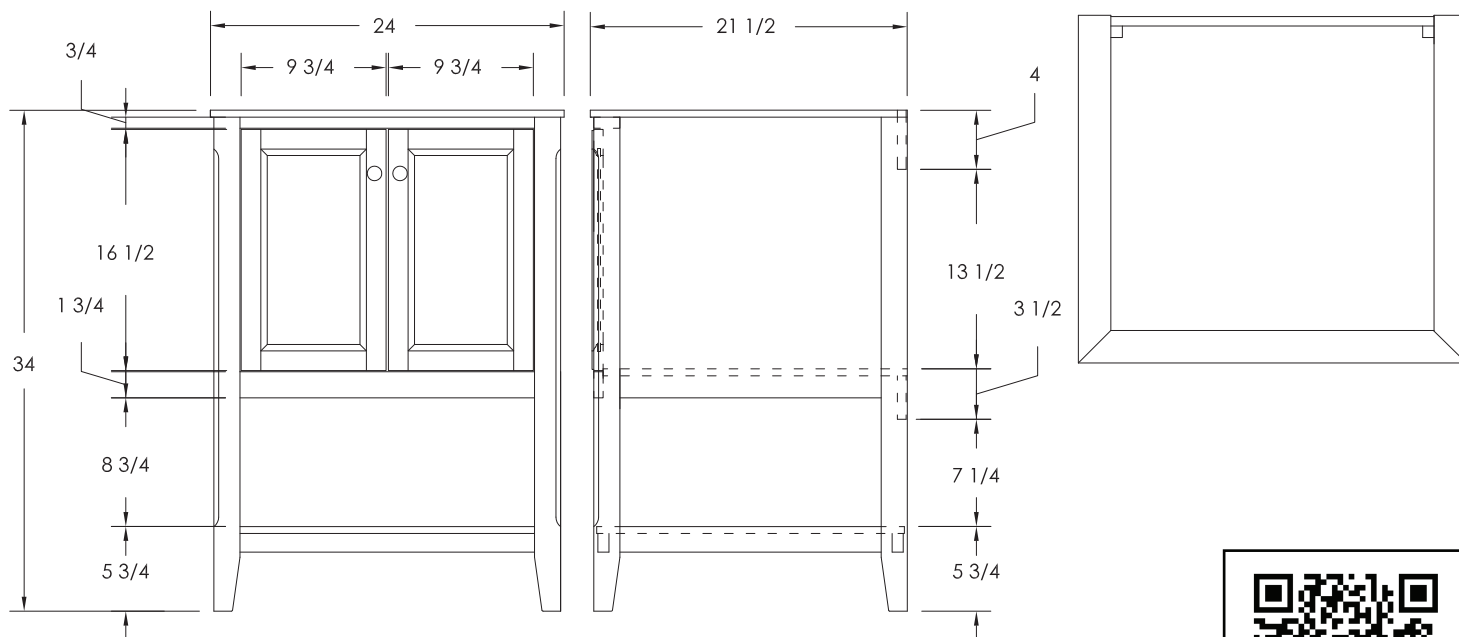

Overall Dimensions:

24 W X 21.5 D 34 H

Shipping:

GW 51.7 lbs

Construction & Materials:

- Core Materials: Engineered Wood, Wood
- Solid Wood Frame: Yes
- Side Panels: Furniture Board with Wood Veneer
- Door & Drawer Fronts: Furniture Board with Wood Veneer

Download Collection Images

[High-Res](#)

[Low-Res](#)

Resources

[Register Your Warranty](#)

[Installation Manual](#)

Important: Dimensions of each product are nominal and may vary within the range of tolerances allowed. These measurements are subject to change or cancellation. No responsibility is assumed for use of superseded or voided pages.